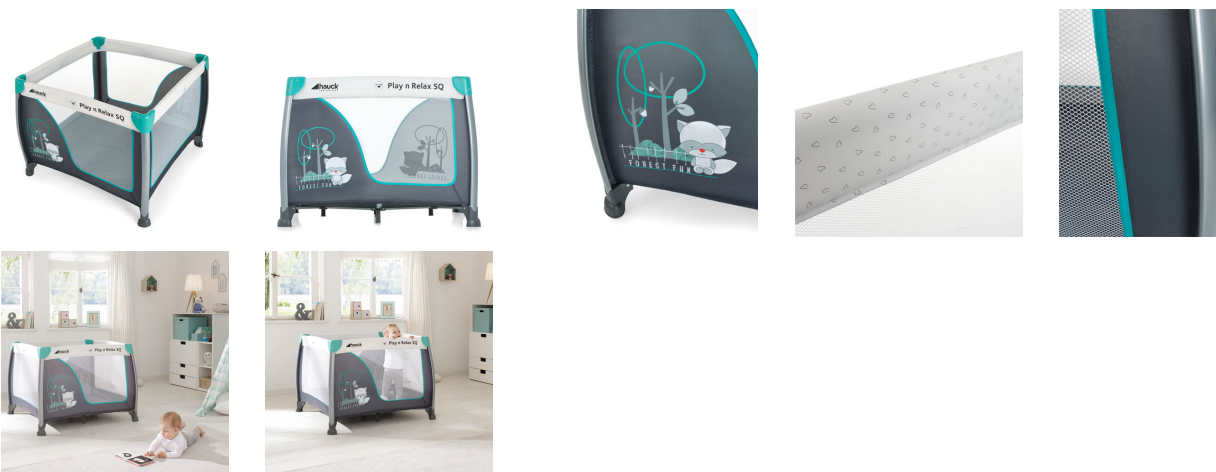

## Highlights:

---

hauck's most untippable playpen  
Playpen, travel bed, spare bed, and play center in one  
Can be used anywhere - at home or away  
Folds up quickly and compactly  
Optionally available: comfy Sleeper SQ mattress

## Productimages:

---

The all-rounder. Playpen, travel bed, spare bed and play center in one. The Play'n Relax SQ is particularly tip-proof. It is a great mobile solution that you can use for your little treasure both at home and away. Folded up to small dimensions, Play'n Relax SQ can go with you anywhere.

Play'n Relax SQ works well in any location, because its conical shape tapers towards the top. Its shape makes it particularly stable and untippable. It also scores points with its variety of possible uses. Enjoy peace of mind while your child safely plays, rests or sleeps in Play'n Relax SQ. With an area of 90 x 90cm, it provides your little one with enough space to feel comfortable from the start.

Play'n Relax SQ is easy to set up or fold up compactly. It can be transported or stored to save space in its practical bag.

Includes a bag for carrying and a folding base. We recommend the comfortable Sleeper SQ mattress in size 90 x 90 cm as an optional extra.