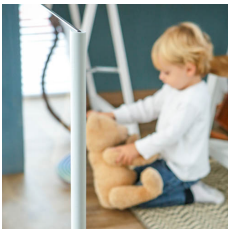

Highlights:

Foam edge guard 4 m

For all table or cupboard edges

Can be cut to size individually

High-quality adhesive strips

Protects your child against injuries

Productimages:

This foam edge guard protects your child against injuries. It can be cut to size individually and attached to all table or cupboard edges with the enclosed adhesive strips. Ideal for children's rooms and dangerous furniture corners. Total length: 4 metres.

Colorvariants

618431 Grey

Sending information

	Measurements single box	32 x 40 x 4 cm
	Weight total single item (incl. box)	0,332 kg
	Packing unit (in pieces)	24 EA

Product information

	Easy handling	✓
	Easy to clean	✓
	Measurements built-up (max.)	400 cm