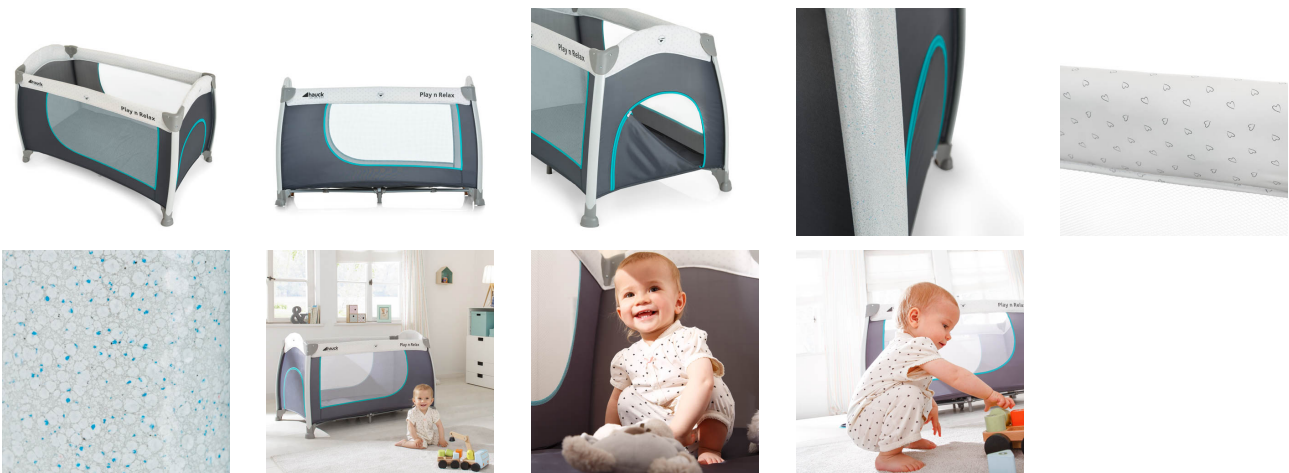

Include:

Small foldable travel bed or second bed
Escape hatch
Wheels
Folding mattress
Bag

Highlights:

The most untipable travel bed from hauck
Stylish frame with bi-color look
Can be used anywhere - at home or away
Folds up quickly and easily
Optional available: additionally mattress and fitted sheet

Productimages:

This stylish little bed looks great anywhere. A small and sturdy, folding travel companion that is particularly unlikely to tip. With its cute little heart and attractively finished frame, Play'n Relax is guaranteed to leave a lasting impression.

Perfect for sleep and play. Play'n Relax can be used anywhere. As a mobile playpen, it's an attractive retreat where your child can safely play or just lay down and relax. Your little one can climb in and out of the side door, which provides more options for activity. Naturally, the zip fastening can only be opened from the outside.

Wherever you need it to be. The bed has casters so you can push it wherever you are. Your little one can enjoy being near you and you can keep an eye on him or her at all times, through the large side windows. When night time comes, simply roll the Play'n Relax next to your bed and use it as a practical sleeping place for your baby or toddler.