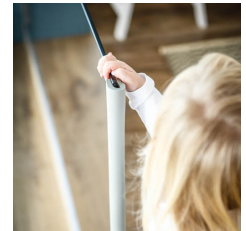

## Highlights:

---

Foam edge guard 2 m

Can be cut to size individually

High-quality adhesive strips

Protects your child against injuries

## Productimages:

---

This foam edge guard protects your child against injuries and bumps caused by sharp edges.

It can be cut to size individually and attached to all table or cupboard edges with the enclosed adhesive strips.