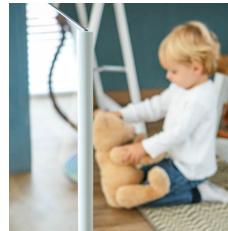

## Highlights:

---

Foam edge guard 2 m

Can be cut to size individually

High-quality adhesive strips

Protects your child against injuries

## Productimages:

---

This foam edge guard protects your child against injuries and bumps caused by sharp edges.

It can be cut to size individually and attached to all table or cupboard edges with the enclosed adhesive strips.

Ideal for children's rooms and dangerous furniture corners. Total length: 2 metres.