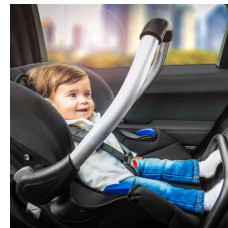

## Highlights:

---

Very good testing results by ADAC for the Comfort Fix infant car seat  
Energy absorbing foam in the head and shoulder area  
One-hand release for strollers and Isofix base  
High quality and breathable stretch cover  
Compatible with Comfort Fix Isofix Base  
Infant carrier ECE group 0+ (to 13 kg body weight)

## Productimages:

---

The hauck Comfort Fix infant car seat has received very good testing results by leading testing institutes.

The Comfort Fix has been approved for babies from birth up to a weight of 13 kg, in accordance with ECE 44/04. It features tried-and-tested, patented, and energy-absorbing foam in the head and shoulder areas that achieved high results in crash tests. High-quality, breathable, and stretch materials have been used so that your baby will always feel comfortable in the car seat. Head protection and wedge-shaped cushion can be used individually.

The Comfort Fix can be installed safely in cars with almost every 3-point belt. As an alternative, use Comfort Fix in the car with the Comfort Fix Isofix base, available separately.

Combine Comfort Fix with our Rapid 4S, Rapid 4, Rapid 4X, Rapid 3R, Rapid 3, Vegas, Lift Up 4 and our sibling strollers Duett 2, Duett 3 and Rapid 3R Duo to transform them into a clever Shop'n Drive system.