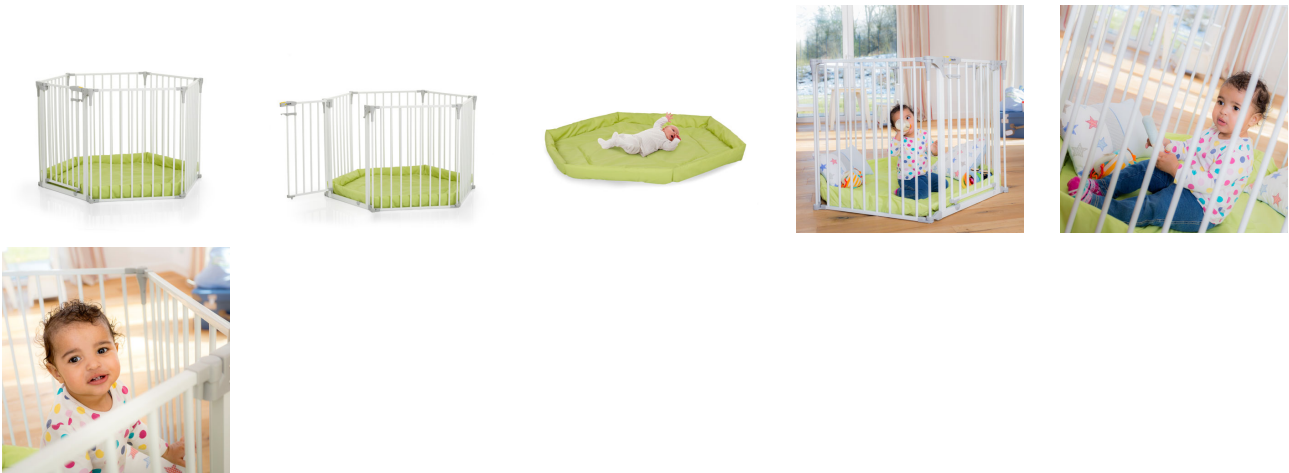

## Include:

---

Door gate  
Baby blanket

## Highlights:

---

Hexagonal playpen, diameter 115 cm  
Manual locking mechanism with double safety catch  
Door opens to both sides with one hand  
Metal playpen incl. baby rug

## Productimages:

---

This Baby Park offers a variety of options to secure your household in a child-friendly manner. You can let your child play in the playpen. With a diameter of 115 cm there is plenty of room for cars, favourite animals or building blocks. The matching baby blanket is very soft and comfortable and can also be used outside the playpen as a play mat for your child. If you roll it up, you can take it anywhere.

The sturdy, alveolar playpen is assembled using five side parts and the door element. The door can be opened with one hand in both directions. It has a two-fold, manual locking mechanism and locks reliably in a childproof closure.