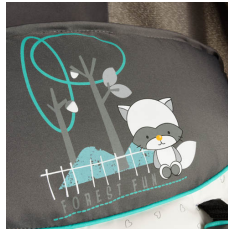

Include:

Buggy
Bottle holder

Highlights:

Light and maneuverable recliner buggy
Small folding size
For everyday use or travel
Carrying loop for transportation
Ergonomic handles

Productimages: