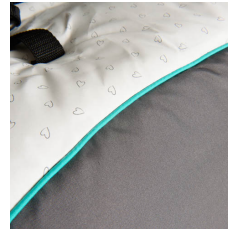

Include:

Buggy
Bottle holder

Highlights:

Light and maneuverable recliner buggy
Small folding size
For everyday use or travel
Carrying loop for transportation
Ergonomic handles

Productimages: