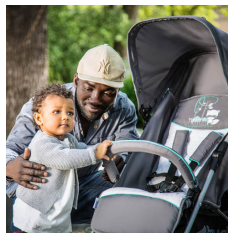

## Highlights:

---

Light and maneuverable recliner buggy  
Small folding size  
For everyday use or travel  
Carrying loop for transportation  
Ergonomic handles

## Productimages:

---

Designed to cope with corners. A smart, sporty, and maneuverable buggy with the emphasis on the "driving" experience. The Speed Plus S is the perfect companion for everyday life and travel. Folded up as narrow as an umbrella, it becomes a practical buggy-to-go that can be taken anywhere.

Your child will enjoy every outing in the Speed Plus S, even shopping trips. Thanks to the 360° swiveling or lockable front wheels, it nimbly slaloms around small shops. The soft handles have special finger indentations to make pushing comfortable for mom and dad. Refreshments are always ready to hand in the drinks holder.

Your little one will always feel good in this comfortably padded buggy. You can quickly conjure up a cozy place for your child to sleep, because shopping is hard work. The backrest can be angled into a lying position and the footrest adjusted horizontally. The fun can continue after the nap. Store your shopping or baby essentials in the large basket. Keep your cell phone in the pocket on the canopy. To keep your child safe on the move at all times, the Speed Plus S has a 5-point belt and front bar. The parking brake reliably prevents the buggy from moving on any surface, while you take a break.