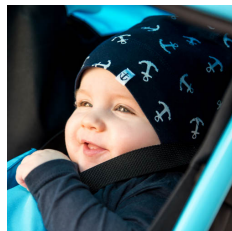

Include:

Sports buggy

Highlights:

Our smallest comfort stroller
Extra small and fast folding with one hand
Extremely light - easy to carry over the shoulder
High-quality fabrics and bi-color frame
For everyday use or travel

Product images:

Discover the city with Swift Plus! This modern pushchair with lying function offers the ultimate comfort in the smallest package and is therefore the perfect companion for travel or everyday life. Perfectly styled and with exclusive fabrics, this lightweight of a pushchair can be folded down with one hand only and easily carried over the shoulder.

Small but sweet. This sporty pushchair is equipped with breathable and extra soft fabrics. The backrest can be brought up to the lying position by pulling the strap and the footrest can be adjusted upwards. By pulling the large sun canopy forward, your little treasure will be perfectly protected during any trip. And with the 5-point harness, front bar and slip-through protection, your child will always be safe and sound. The shoe-friendly brake guarantees a strong hold during your stops and thanks to its swiveling and lockable front wheels, the ultra light aluminium pushchair is particularly agile and ideal for trips through small streets and shops. Purchases and baby equipment can be stored in the large basket.

Extra small folding. Swift Plus can be folded down very compactly and easily carried over the shoulder by the loop. This way, you will always have one free hand for your little one. In addition, the compact folding allows you to store Swift Plus even in very small cars.