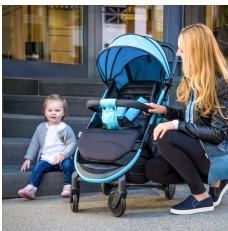

Include:

Sports buggy

Highlights:

Our smallest comfort stroller
Extra small and fast folding with one hand
Extremely light - easy to carry over the shoulder
High-quality fabrics and bi-color frame
For everyday use or travel

Product images:

Discover the city with Swift Plus! This modern pushchair with lying function offers the ultimate comfort in the smallest package and is therefore the perfect companion for travel or everyday life. Perfectly styled and with exclusive fabrics, this lightweight of a pushchair can be folded down with one hand only and easily carried over the shoulder.

Small but sweet. This sporty pushchair is equipped with breathable and extra soft fabrics. The backrest can be brought up to the lying position by pulling the strap and the footrest can be adjusted upwards. By pulling the large sun canopy forward, your little treasure will be perfectly protected during any trip. And with the 5-point harness, front bar and slip-through protection, your child will always be safe and sound. The shoe-friendly brake guarantees a strong hold during your stops and thanks to its swiveling and lockable front wheels, the ultra light aluminium pushchair is particularly agile and ideal for trips through small streets and shops. Purchases and baby equipment can be stored in the large basket.

Extra small folding. Swift Plus can be folded down very compactly and easily carried over the shoulder by the loop. This way, you will always have one free hand for your little one. In addition, the compact folding allows you to store Swift Plus even in very small cars.